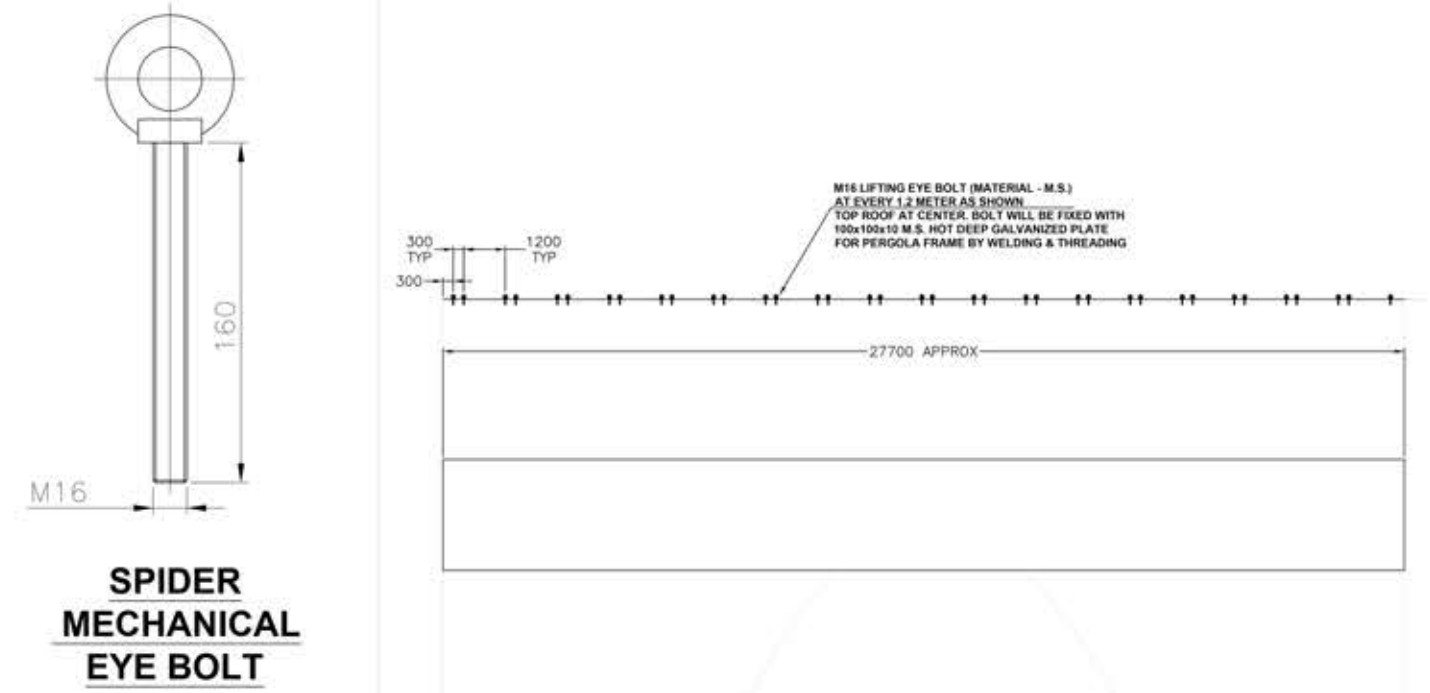

**TERRACE VIEW: MECHANICAL SPIDER EYE BOLT FOR EXTERNAL FACADE CLEANING**

**SECTION : SPIDER EYE BOLT DETAIL FOR TOP ROOF CLEANING**

**SECTION : SPIDER EYE BOLT DETAIL FOR TOP ROOF CLEANING**

**SECTION : ELEVATION VIEW FOR FRONT CANOPY CLEANING**