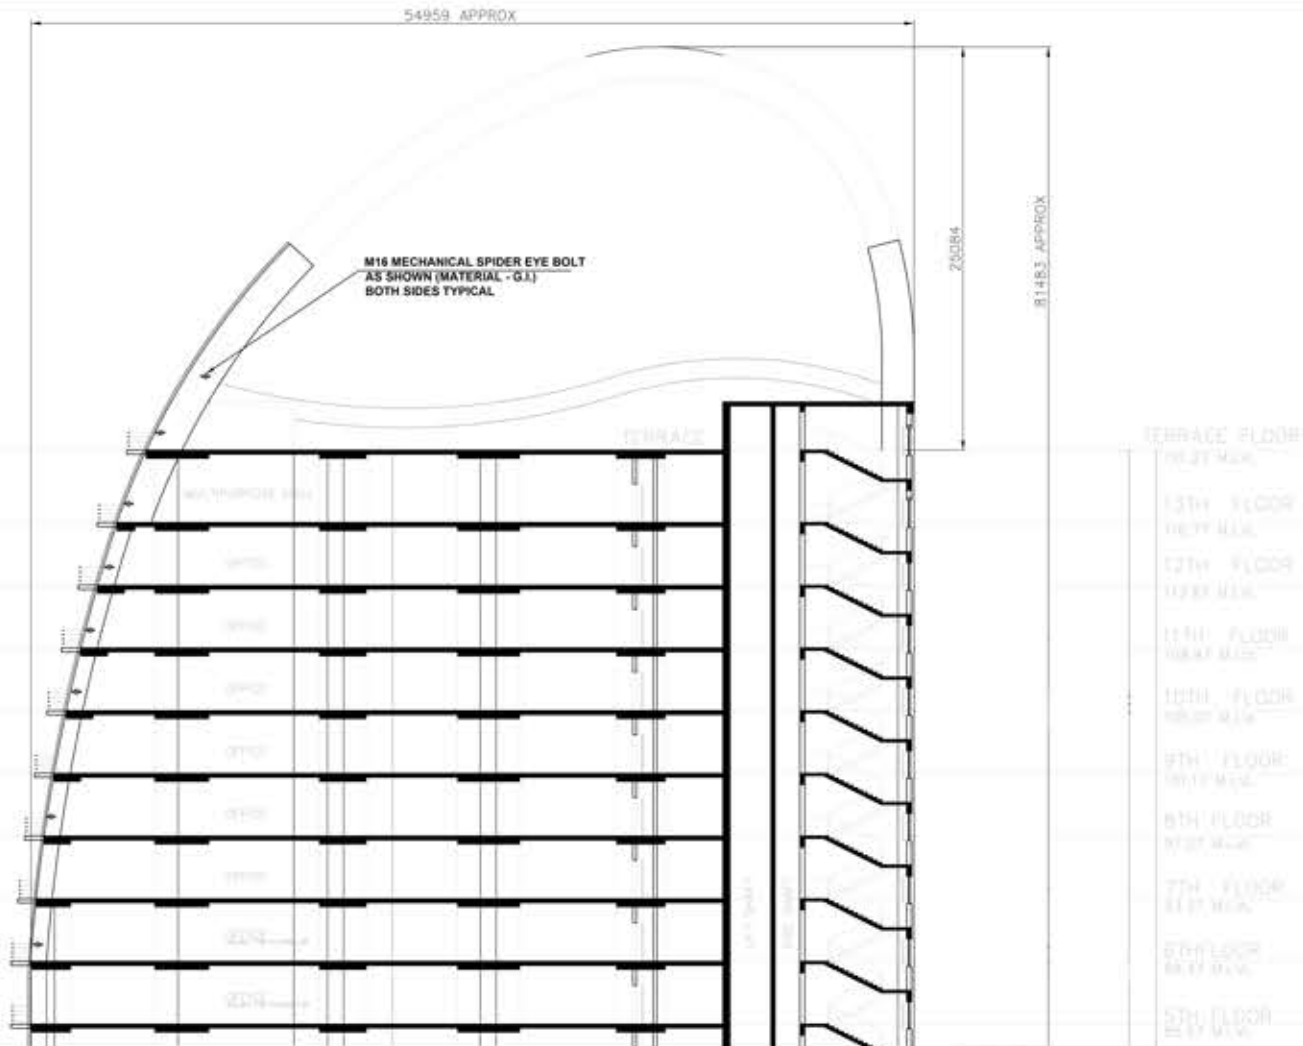

**TERRACE VIEW: MECHANICAL SPIDER EYE BOLT FOR EXTERNAL FACADE CLEANING**

**SECTION : SPIDER EYE BOLT DETAIL FOR TOP ROOF CLEANING**

**SECTION : SPIDER EYE BOLT DETAIL FOR TOP ROOF CLEANING**

**SECTION : ELEVATION VIEW FOR FRONT CANOPY CLEANING**