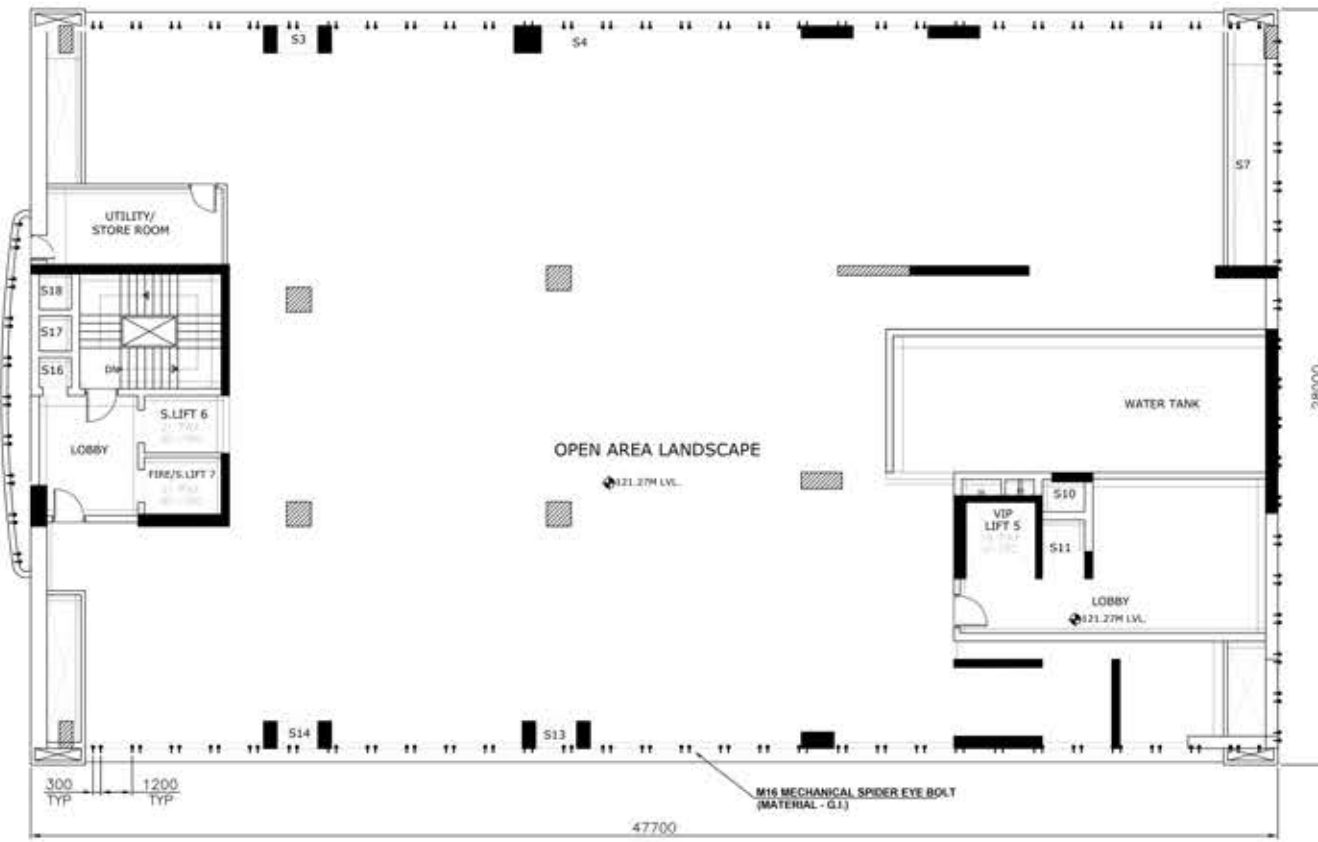

**TERRACE VIEW: MECHANICAL SPIDER EYE BOLT FOR EXTERNAL FACADE CLEANING**

**SECTION : SPIDER EYE BOLT DETAIL FOR TOP ROOF CLEANING**

**SECTION : SPIDER EYE BOLT DETAIL FOR TOP ROOF CLEANING**

**SECTION : ELEVATION VIEW FOR FRONT CANOPY CLEANING**